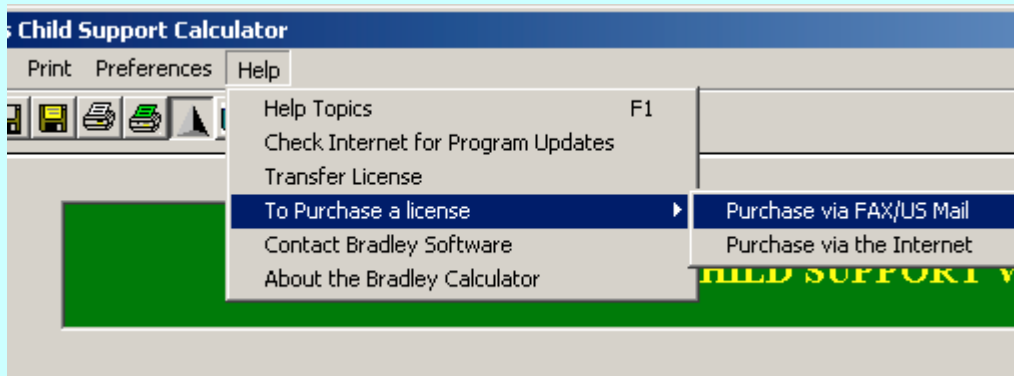

2004 Order Form Instructions

The 2004 versions of child support calculators from Bradley Software use a new licensing technology. It is faster for you to license software and more secure than previous versions.

The best way to take advantage of this new technology is to load the demo software, either by downloading it from our web site or ordering a demo CD from us. Once the demo software is loaded, run the software. Click on the HELP menu, click on "To purchase a license" and then "Purchase by FAX/USMail". This will run an automated FAX-in form program.